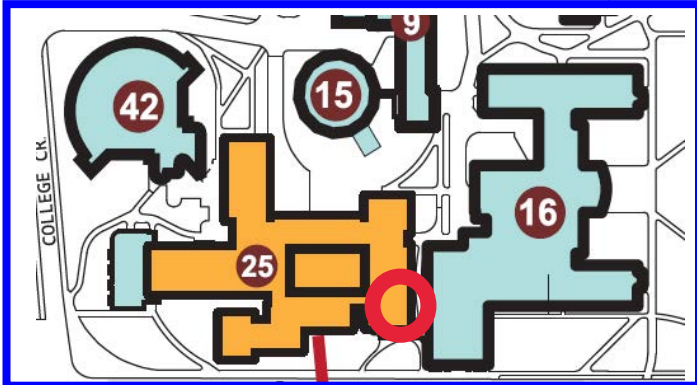

LEGEND	
	Main Entrances
	Entrances
	Parking
	Parking Lot Location
	Go Bus Terminal
	HSR Bus Stop
	Greyhound Bus Stop
	Coach Canada Bus Stop
	Pedestrian Priority Area
	About Town

**Arthur Bourns Science Building (ABB)**  
Canadian Centre for Electron Microscopy (CCEM)

Access the CCEM through the east side door of ABB (building 25), closest to the "I" parking lot (see red circle in map). Go down the stairs to the basement level. The CCEM is first room on the left (ABB B161).